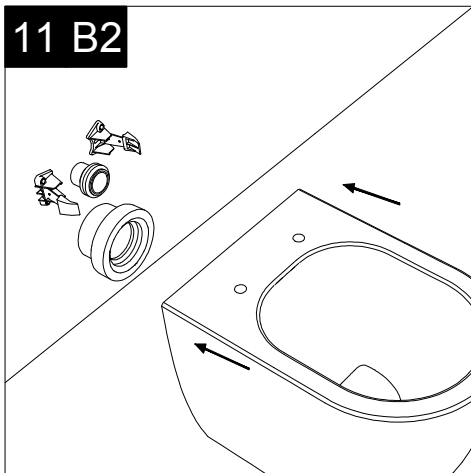

Guida all'istallazione dei vasi a pavimento con kit di fissaggio a parete nascosto (cod. ACS51)

Serie: LIKE - BRIO - TOUCH - FLUT - SPEED

Installation guide for floor standing wc's with wall hidden fixing kit (cod. ACS51)

Serie: LIKE - BRIO - TOUCH - FLUT - SPEED

②

4