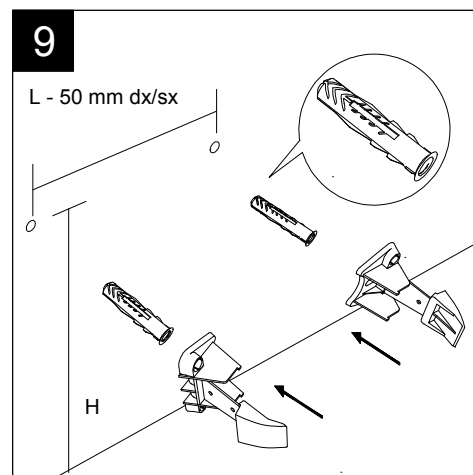

Guida all'installazione dei vasi a pavimento con kit di fissaggio a parete nascosto (cod. ACS51)

Serie: LIKE - BRIO - TOUCH - FLUT - SPEED

Installation guide for floor standing wc's with wall hidden fixing kit (cod. ACS51)

Serie: LIKE - BRIO - TOUCH - FLUT - SPEED

①