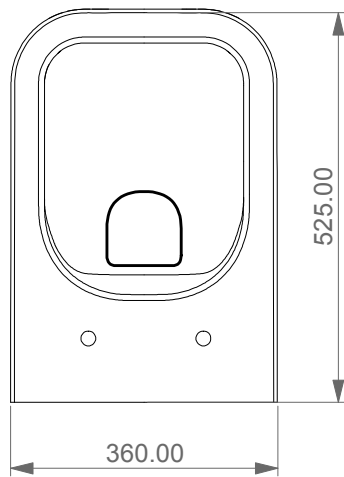

FRONT

LEFT

GSG
CERAMIC DESIGN

Vaso a terra Brio senza brida
con sistema di scarico Smart Clean
Brio wc back to wall rimless
Smart Clean flushing system

TOP

REAR

SECTION

Designation
Vaso a terra Brio senza brida
con sistema di scarico Smart Clean
Brio wc back to wall rimless
Smart Clean flushing system

Scale
1:10

cod. BRWC01

GSG
CERAMIC DESIGN

This drawing including the respected data may neither be duplicated nor modified nor altered without the consent of GSG Ceramic Design. The use of the data/technical drawings take place at users own risk and under exclusion of any liability of GSG Ceramic Design. The dimensions are not binding; products are subject to changes. Measurement shown may be subjected to small variations or are indicative.