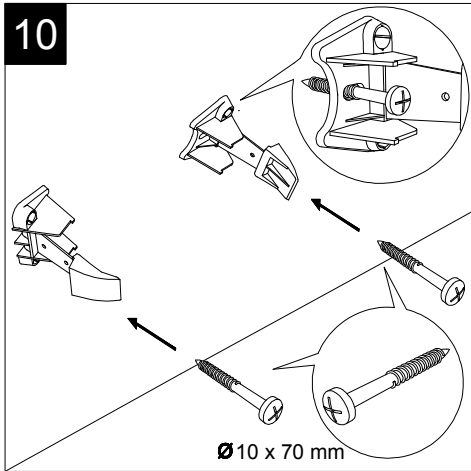

Guida all'istallazione dei vasi a pavimento con kit di fissaggio a parete nascosto (cod. ACS51)

Serie: LIKE - BRIO - TOUCH - FLUT - SPEED

Installation guide for floor standing wc's with wall hidden fixing kit (cod. ACS51)

Serie: LIKE - BRIO - TOUCH - FLUT - SPEED

②

4