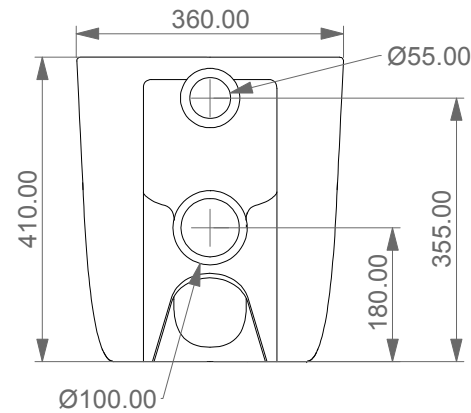

FRONT

LEFT

GSG
CERAMIC DESIGN

Vaso a terra Brio senza brida
con sistema di scarico Smart Clean
Brio wc back to wall rimless
Smart Clean flushing system

TOP

REAR

SECTION

Designation
Vaso a terra Brio senza brida
con sistema di scarico Smart Clean
Brio wc back to wall rimless
Smart Clean flushing system

Scale
1:10

cod. BRWC01

GSG
CERAMIC DESIGN

This drawing including the respected data may neither be duplicated nor modified nor altered without the consent of GSG Ceramic Design. The use of the data/technical drawings take place at users own risk and under exclusion of any liability of GSG Ceramic Design. The dimensions are not binding; products are subject to changes. Measurement shown may be subjected to small variations or are indicative.