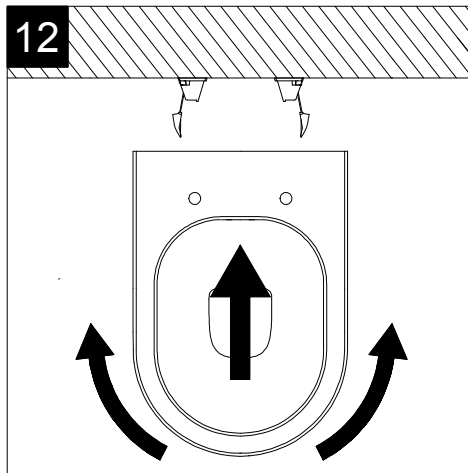

Guida all'istallazione dei vasi a pavimento con kit di fissaggio a parete nascosto (cod. ACS51)

Serie: LIKE - BRIO - TOUCH - FLUT - SPEED

Installation guide for floor standing wc's with wall hidden fixing kit (cod. ACS51)

Serie: LIKE - BRIO - TOUCH - FLUT - SPEED

②

4