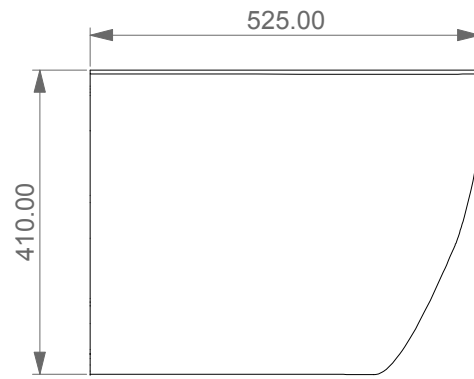

FRONT

LEFT

GSG
CERAMIC DESIGN

Vaso a terra Brio senza brida
con sistema di scarico Smart Clean
Brio wc back to wall rimless
Smart Clean flushing system

TOP

REAR

SECTION

Designation
Vaso a terra Brio senza brida
con sistema di scarico Smart Clean
Brio wc back to wall rimless
Smart Clean flushing system

Scale
1:10

cod. BRWC01

GSG
CERAMIC DESIGN

This drawing including the respected data may neither be duplicated nor modified nor altered without the consent of GSG Ceramic Design. The use of the data/technical drawings take place at users own risk and under exclusion of any liability of GSG Ceramic Design. The dimensions are not binding; products are subject to changes. Measurement shown may be subjected to small variations or are indicative.