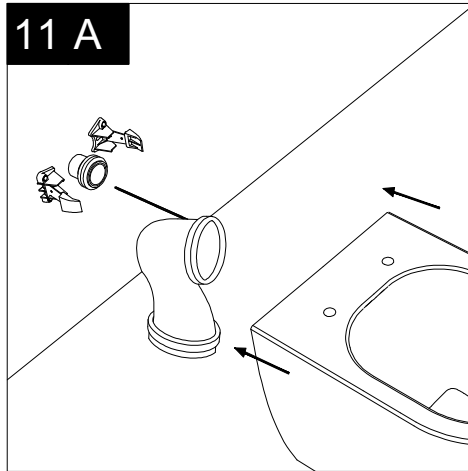

Guida all'istallazione dei vasi a pavimento con kit di fissaggio a parete nascosto (cod. ACS51)

Serie: LIKE - BRIO - TOUCH - FLUT - SPEED

Installation guide for floor standing wc's with wall hidden fixing kit (cod. ACS51)

Serie: LIKE - BRIO - TOUCH - FLUT - SPEED

②

4