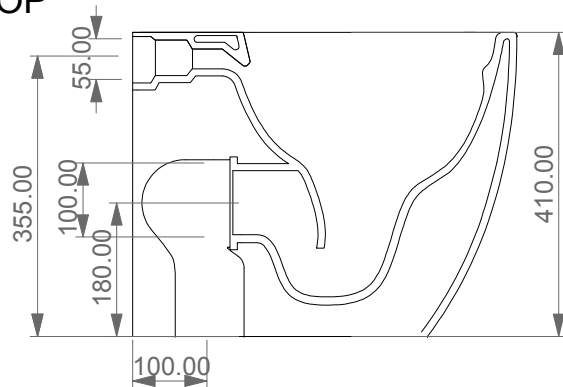

FRONT

LEFT

GSG
CERAMIC DESIGN

Vaso a terra Brio senza brida
con sistema di scarico Smart Clean
Brio wc back to wall rimless
Smart Clean flushing system

TOP

REAR

SECTION

Designation
Vaso a terra Brio senza brida
con sistema di scarico Smart Clean
Brio wc back to wall rimless
Smart Clean flushing system

Scale
1:10

cod. BRWC01

GSG
CERAMIC DESIGN

This drawing including the respected data may neither be duplicated nor modified nor altered without the consent of GSG Ceramic Design. The use of the data/technical drawings take place at users own risk and under exclusion of any liability of GSG Ceramic Design. The dimensions are not binding; products are subject to changes. Measurement shown may be subjected to small variations or are indicative.

Guida all'installazione dei vasi a pavimento con kit di fissaggio a parete nascosto (cod. ACS51)

Serie: LIKE - BRIO - TOUCH - FLUT - SPEED

Installation guide for floor standing wc's with wall hidden fixing kit (cod. ACS51)