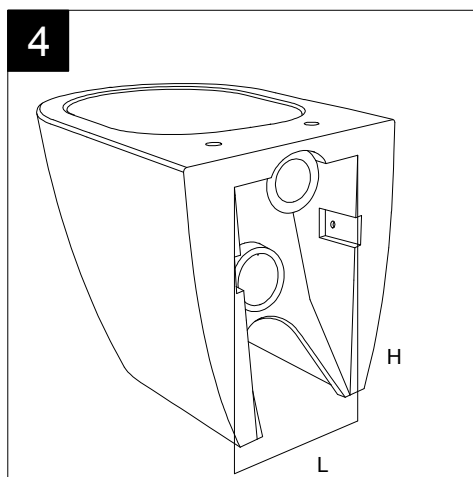

Guida all'installazione dei vasi a pavimento con kit di fissaggio a parete nascosto (cod. ACS51)

Serie: LIKE - BRIO - TOUCH - FLUT - SPEED

Installation guide for floor standing wc's with wall hidden fixing kit (cod. ACS51)

Serie: LIKE - BRIO - TOUCH - FLUT - SPEED

①